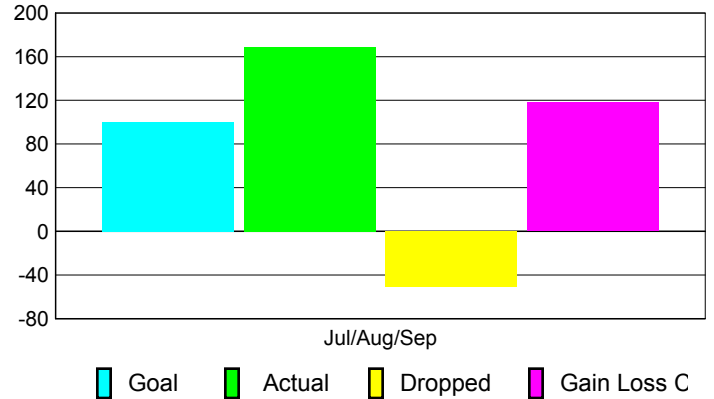

### YTD Status Quo Clubs 2010-2011

Status Quo Clubs Compared to Status Quo Members

## MEMBERSHIP

Membership Results  
2010-2011

Membership  
2009-2010

| Month         | Net Memb Goal | Actual New Memb | Actual Dropped Memb | Gain/Loss of Memb | Gain/Loss of Memb |
|---------------|---------------|-----------------|---------------------|-------------------|-------------------|
| Jul/Aug/Sep   | 100           | 169             | -51                 | 118               | 132               |
| <b>Totals</b> | <b>100</b>    | <b>169</b>      | <b>-51</b>          | <b>118</b>        | <b>132</b>        |

### Membership Results 2010-2011

Goal, New, Dropped, Gain/Loss

### Comparison of Membership Gain/Loss

Current Year Compared to the Previous Year